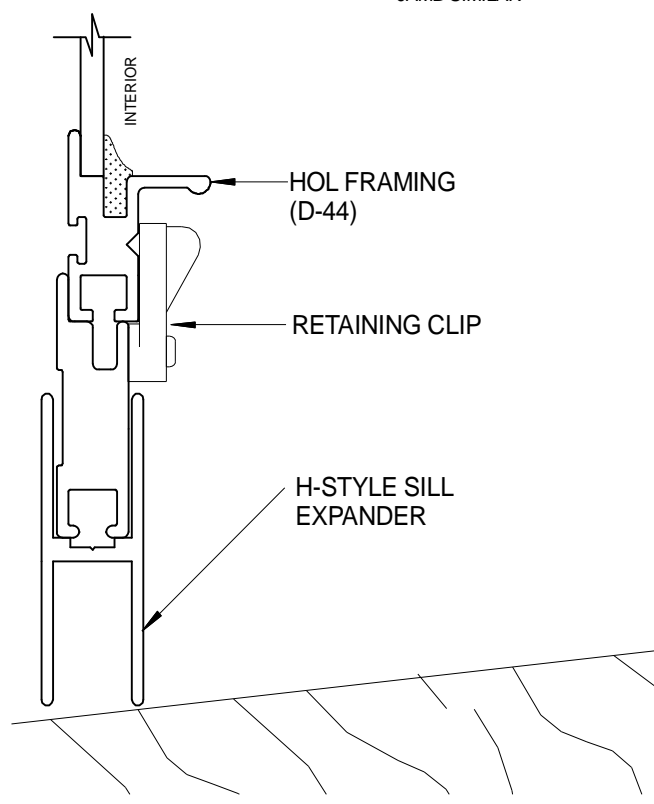

1 HEAD DETAIL
SCALE: FULL
JAMB SIMILAR

1a HEAD DETAIL
SCALE: FULL
JAMB SIMILAR

3 SILL DETAIL
SCALE: FULL

NOTE: INTERCHANGEABLE SCREEN AVAILABLE

PRODUCT
HISTORIC ONE LITE • HOL-B
EASTERN STYLE CASING

DWG. NO.
H-5