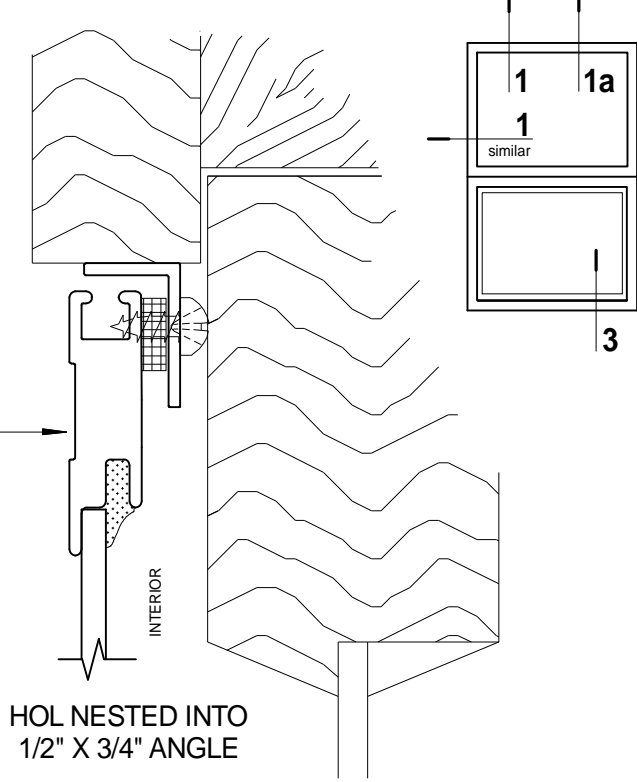

1 HEAD DETAIL
SCALE: FULL
JAMB SIMILAR

1a HEAD DETAIL
SCALE: FULL
JAMB SIMILAR

3 SILL DETAIL
SCALE: FULL

NOTE: INTERCHANGEABLE SCREEN AVAILABLE

PRODUCT
HISTORIC ONE LITE • HOL-B
EASTERN STYLE CASING

DWG. NO.
H-5